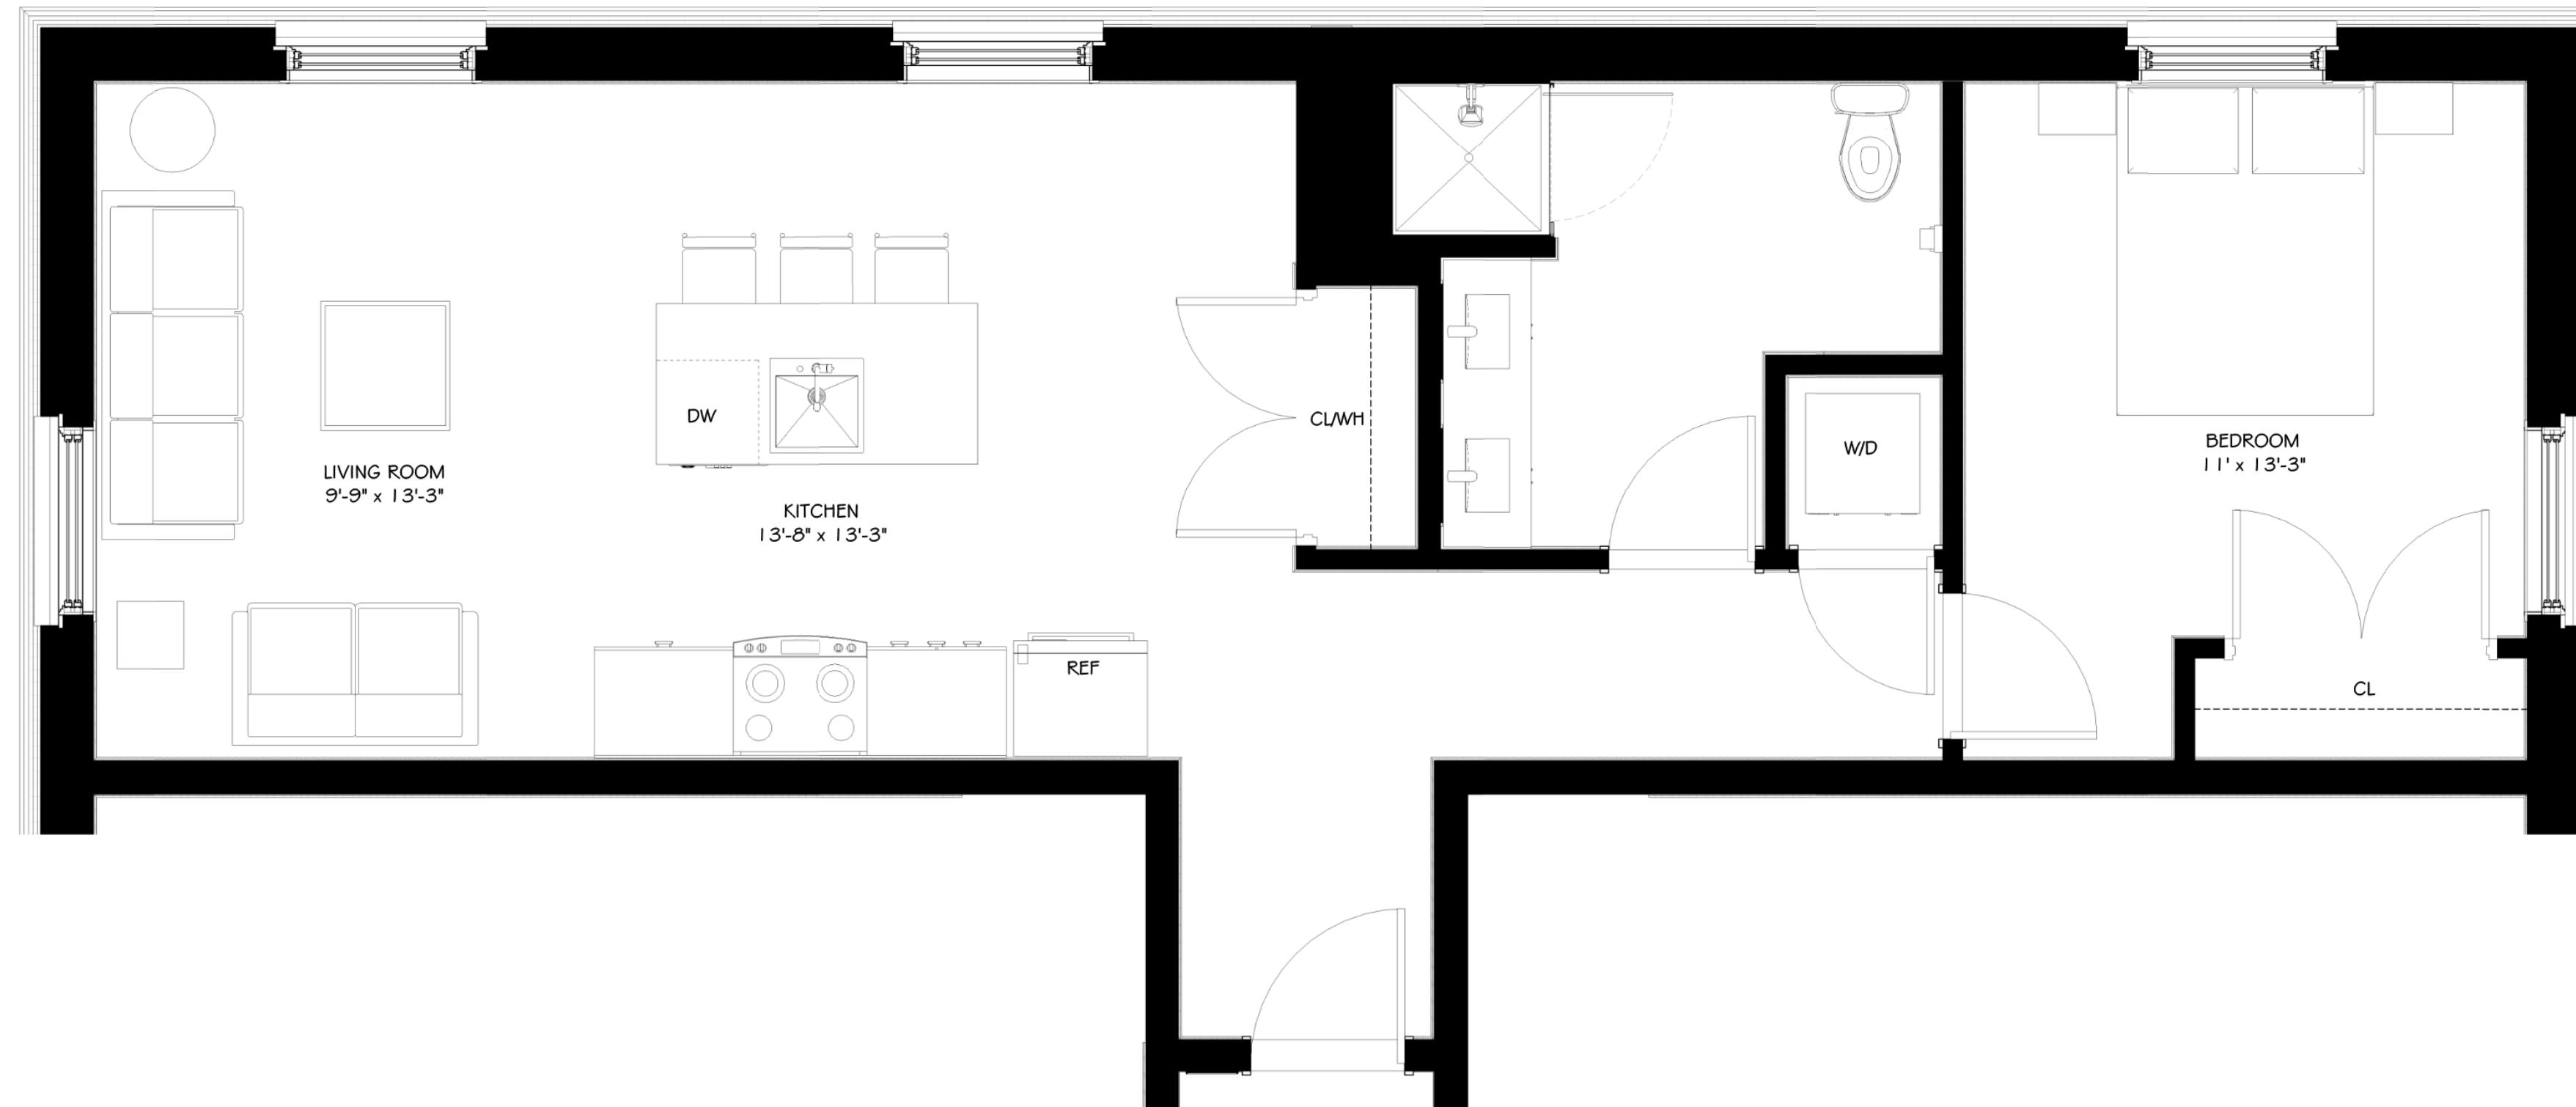

# 1 Bedroom / 1 Bath

# 1 Bedroom / 1 Bath

① ENLARGED UNIT 'B5'  
1/2" = 1'-0"

# 1 Bedroom / 1 Bath

① ENLARGED UNIT 'C'  
1/2" = 1'-0"